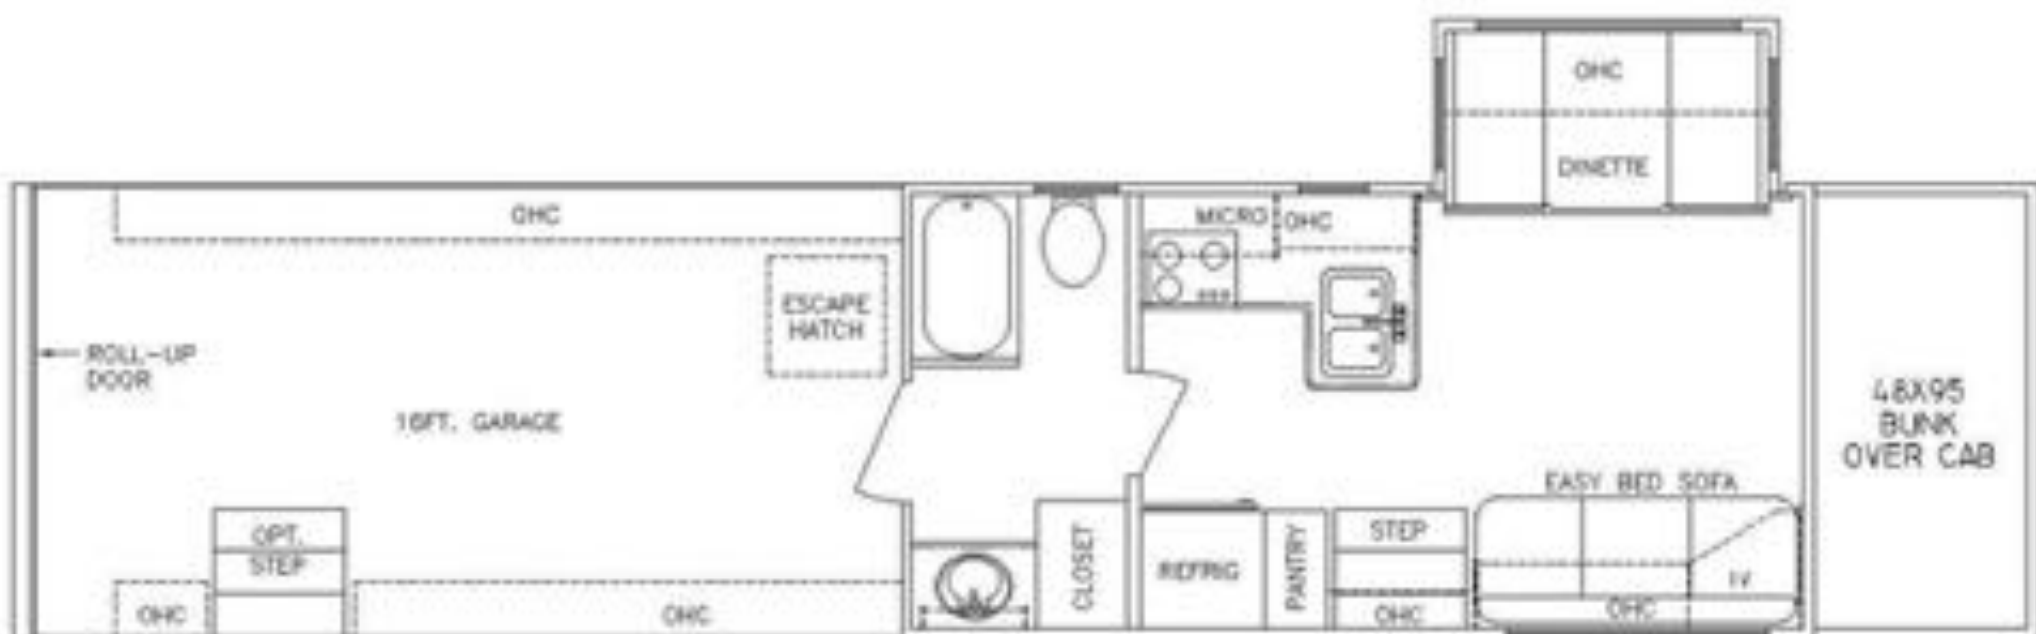

35'x 16' Pro Style
Awning
Unbranded
With
Side
Curtains

WRIGHT GROUP
EVERY SERVICE

GURU
GRAPHICS
www.graphicsofthewest.com

MONSTER
MOTORCYCLE

Forward Lounge Area

- New Interior-
- Redesigned for better flow
- Corian Counter Tops
- New leather sofas
- New carpet throughout
- New brushed aluminum wall coverings

Amenities

- New 32" LCD HD TV
- Satellite –Direct TV
- Wi-Fi Internet
- Sony Receiver and Blue Ray Player
- Surround Sound System
- Indirect Lighting
- Air Conditioning
- Heat – gas furnace
- Refrigerator
- Wet bar/Galley