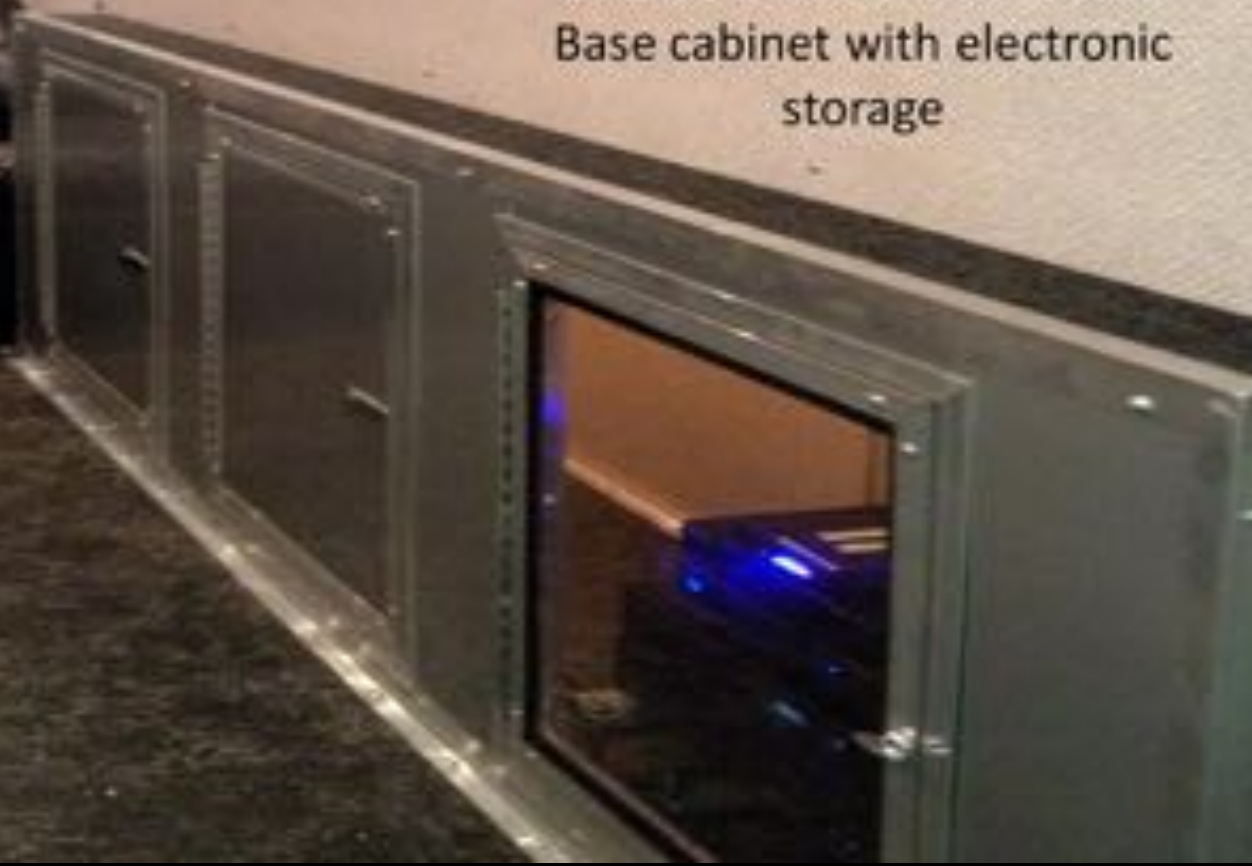

A

B

7'x20' Hospitality Trailer

- Three areas for entertainment
 - Bathroom
 - Beverage Center
 - Rear Lounge-work station
- Storage area 7'x5' – driver side
- Air Conditioned–Bathroom/Lounge
- 4 LCD TV's
 - Lavatory-20"
 - Outside Beverage Center-32"
 - Outside Entertainment Center – 50"
 - Lounge Area – 29"
- Sofa, L Shaped desk with office chair
- 4.4 Refrigerator in Lounge area
- Keypad entry to lounge area
- 12volt and 110 power
- Plenty of Storage
- Co2 Draft Beer System
- Beverage Dispenser for 7 brands of liquor, wine or juices
- Yamaha Sound System with outdoor Yamaha Speakers and DVD player
- Two Direct TV Receivers

D

Rear lounge area, with sofa and stainless rear wall. Storage cabinet to the right of sofa.

Rear lounge area,
passenger side, with
L shaped desk,
refrigerator, Bose sound
system, LCD TV

H

Rear Lounge area, backside of
outside entertainment area
Base cabinet with electronic
storage

Drivers side storage area 7' x 5'.
Backside of beverage center.
Etrack for securing tables/chairs
in this area.